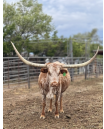

RR ESCONDIDO RED 260

COWBOY UP CHEX

COWBOY CHEX

BL RIO CATCHIT

WYOMING WARPAINT

RR Red Clover

CLOVER

Top Caliber